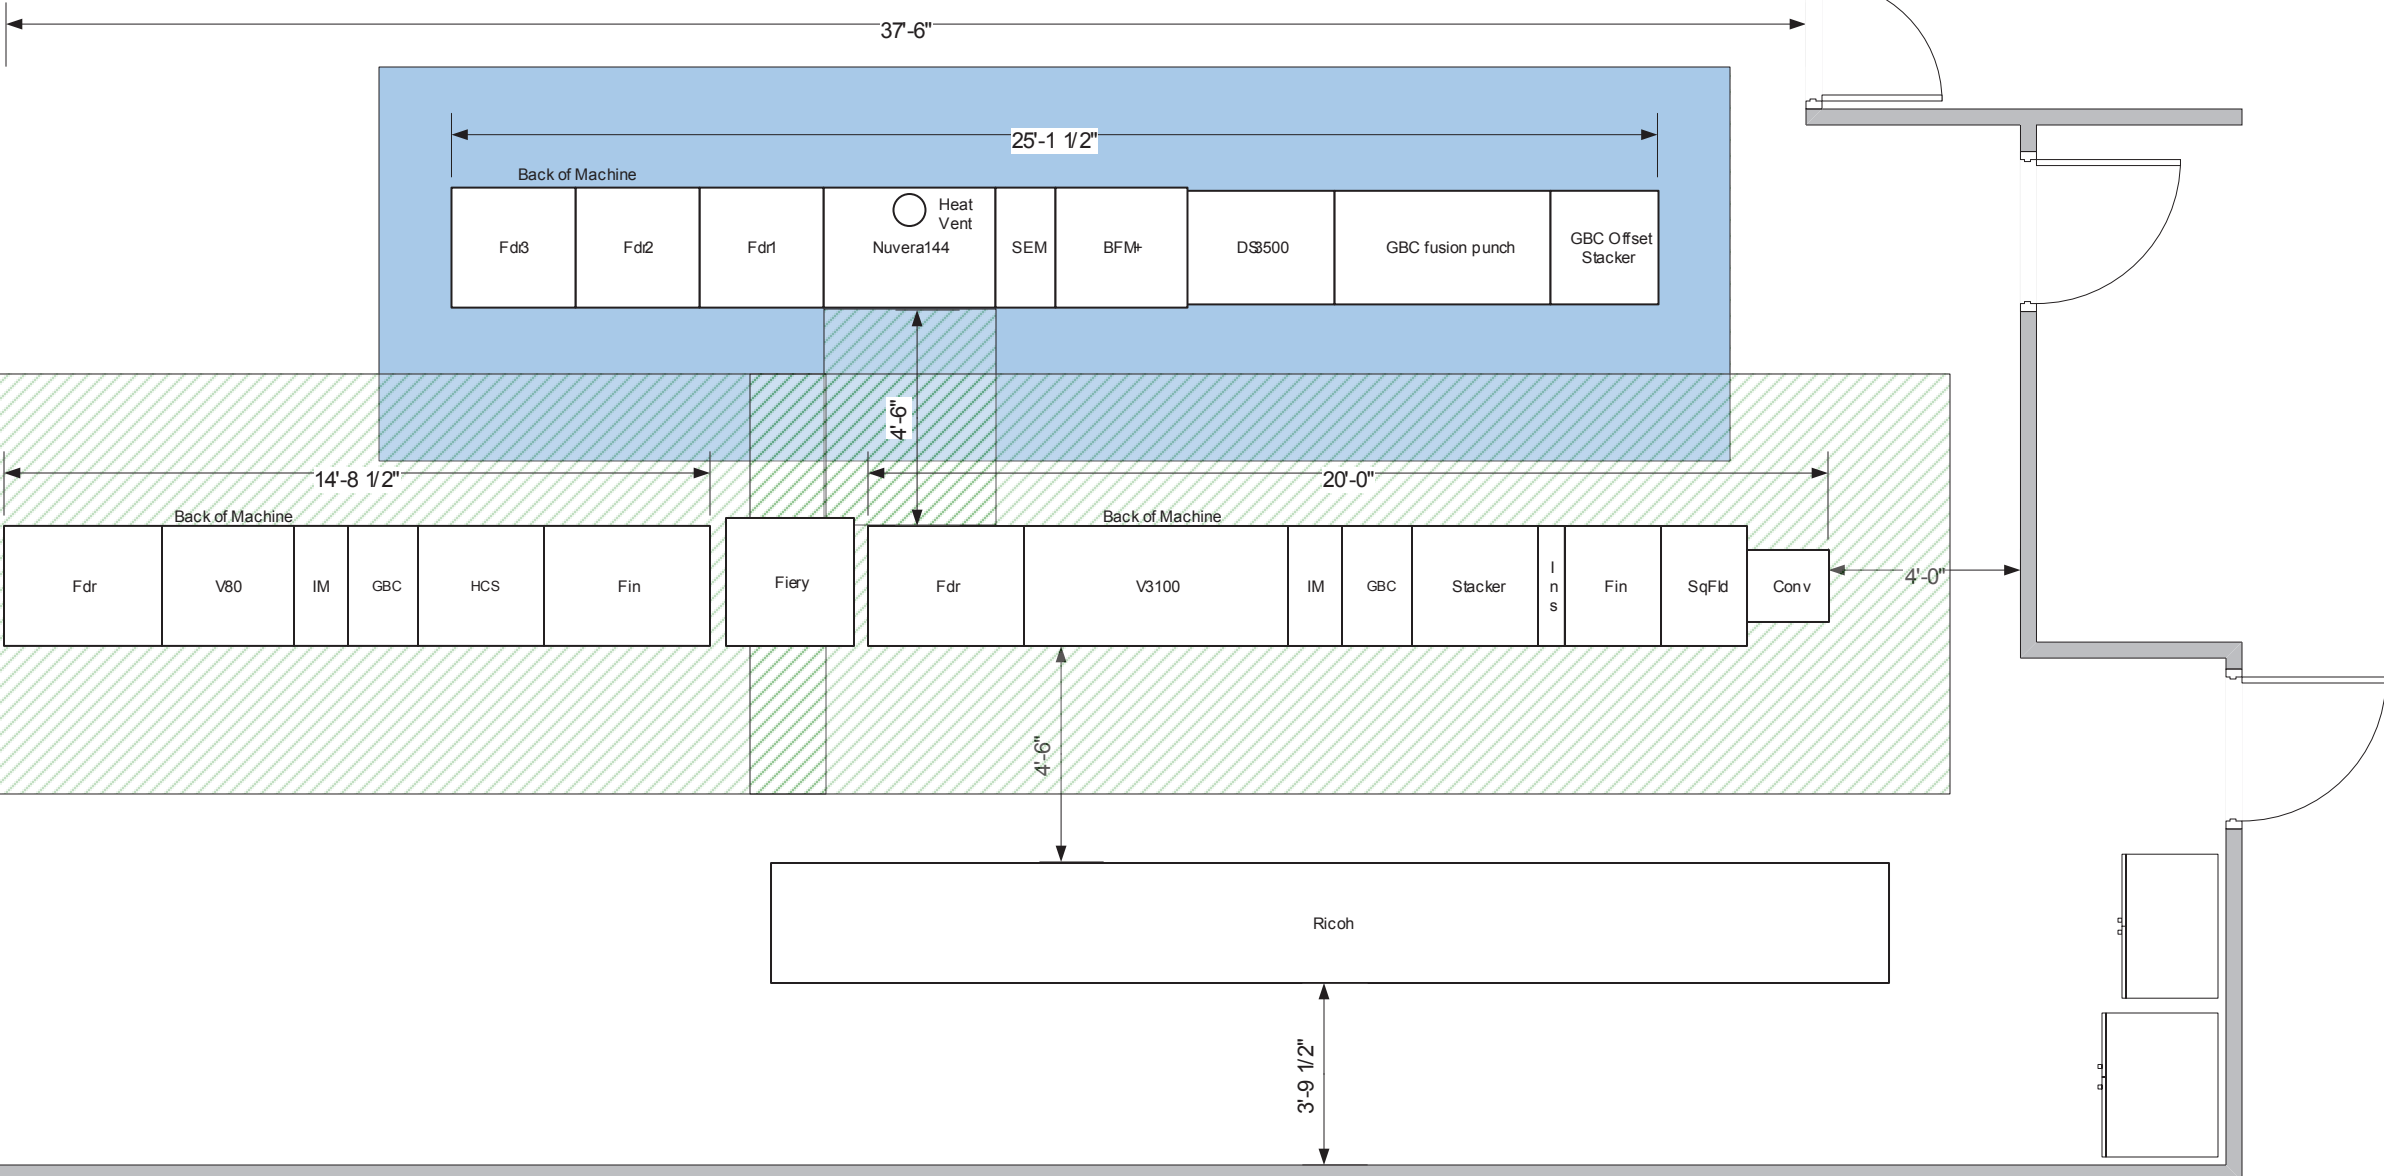

AVAILABE SPACE FOR PRINTER AND FINISHING EQUIPMENT

# CURRENT STATE - Print Area

FINISHING EQUIPMENT

### CURRENT STATE - Back Corner

5 ft

9 ft